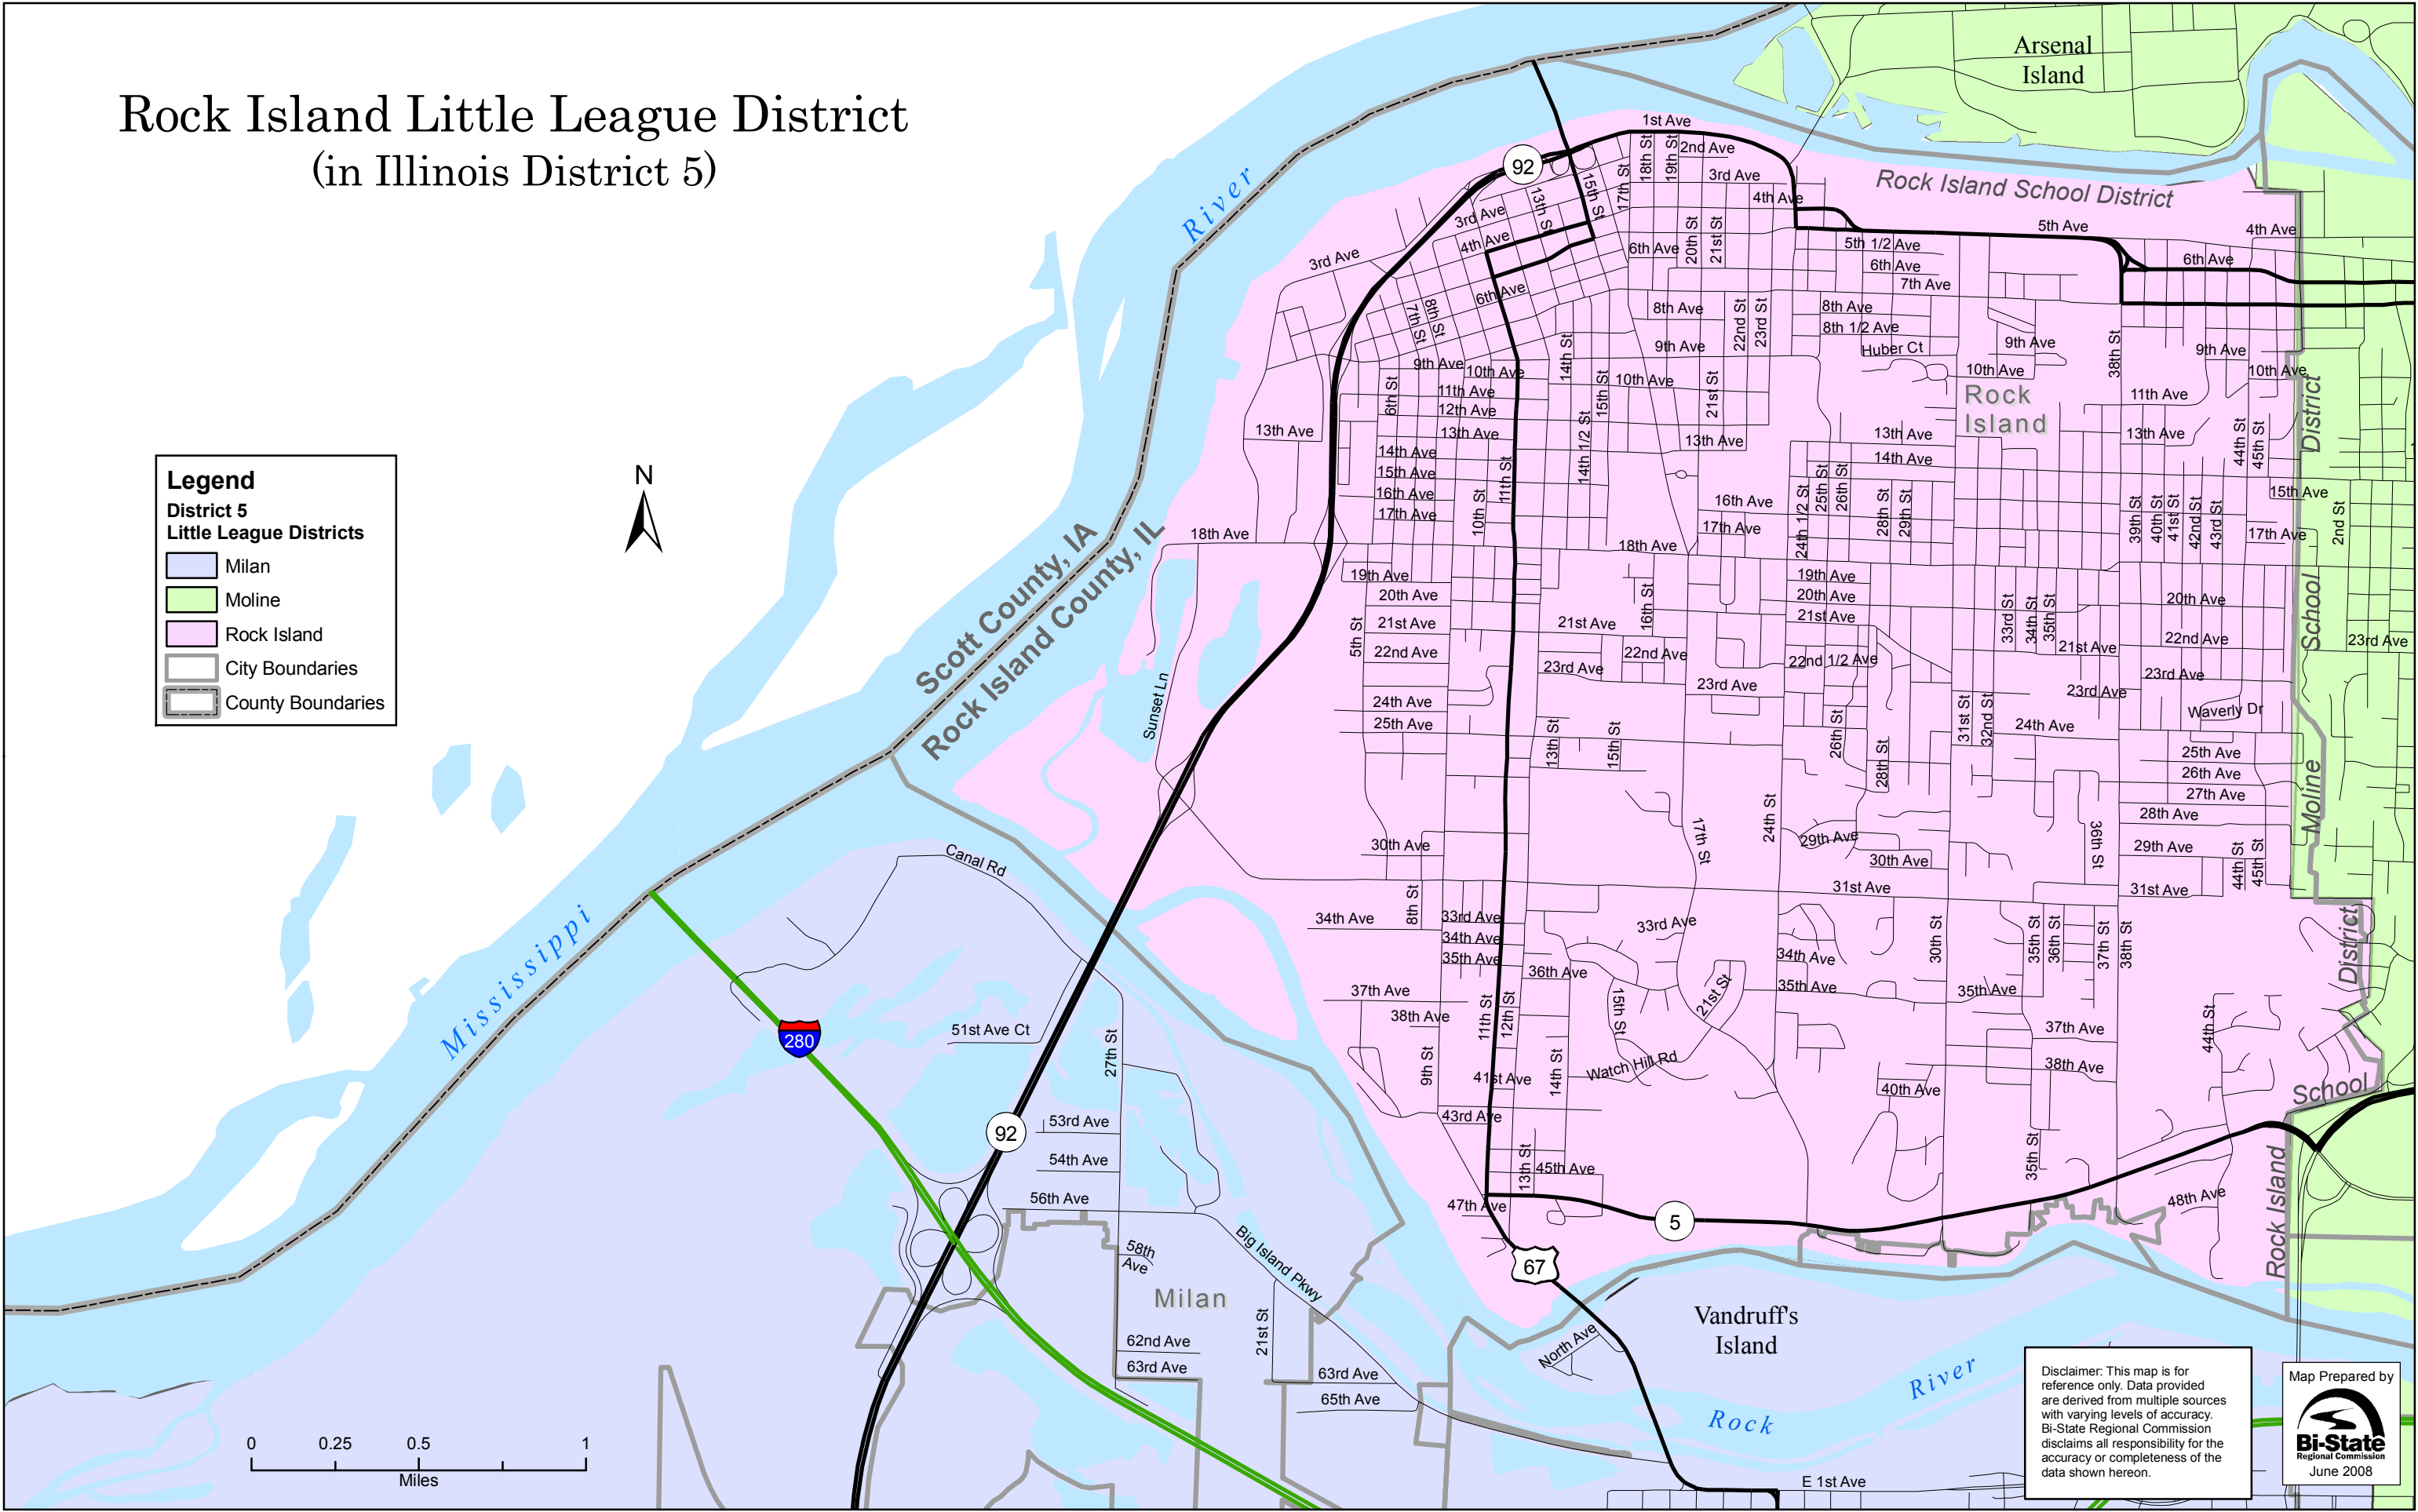

Rock Island Little League District (in Illinois District 5)

Legend

District 5

Little League Districts

- Milan
- Moline
- Rock Island
- City Boundaries
- County Boundaries

Disclaimer: This map is for reference only. Data provided are derived from multiple sources with varying levels of accuracy. Bi-State Regional Commission disclaims all responsibility for the accuracy or completeness of the data shown hereon.

Milan Little League District

(in Illinois District 5)

Legend

District 5 Little League Districts

- Carbon Cliff
- East Moline
- Milan
- Moline
- Orion
- Rock Island
- Silvis
- Twin Rivers Colona
- City Boundaries
- County Boundaries

Disclaimer: This map is for reference only. Data provided are derived from multiple sources with varying levels of accuracy. Bi-State Regional Commission disclaims all responsibility for the accuracy or completeness of the data shown hereon.